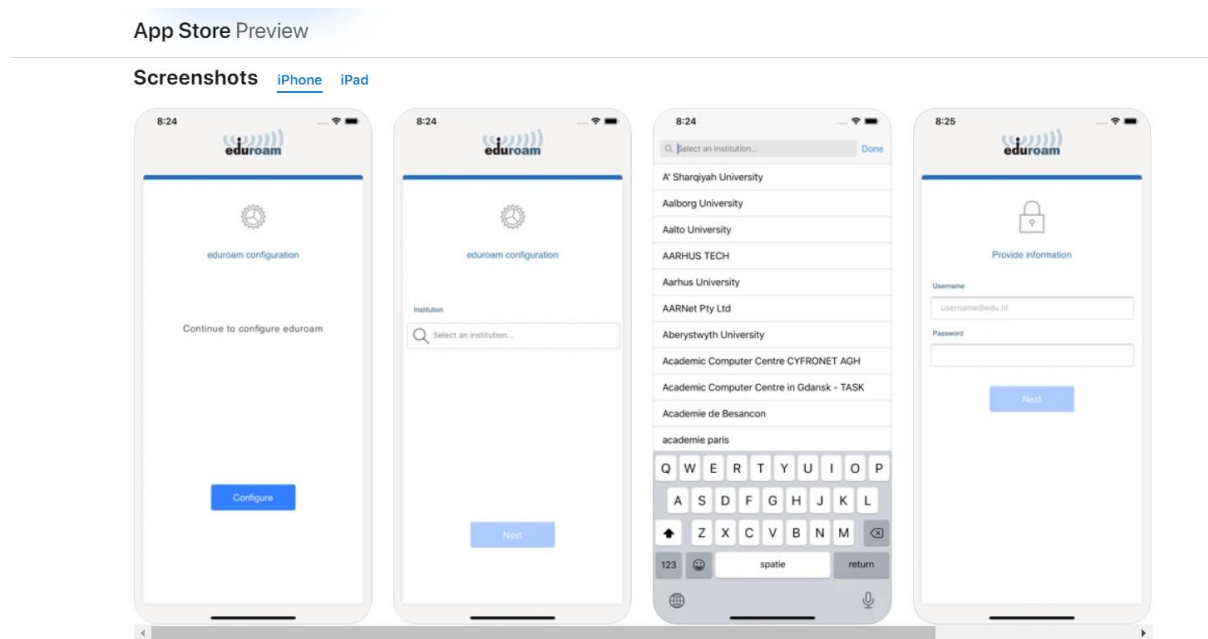

Download your eduroam® installer
MS Windows 10

Choose another installer to download

TENET
South Africa

Select **Continue** on the grey notification pop-up that says "*Before you continue with installation on **YOUR System**, please make sure that you have the eduroamCAT application*".

- You are returned to the sign in page with "Profile Installed" displayed above the Install button.

Using geteduroam

Download [geteduroam on the App Store \(apple.com\)](https://www.apple.com/education/geteduroam/)